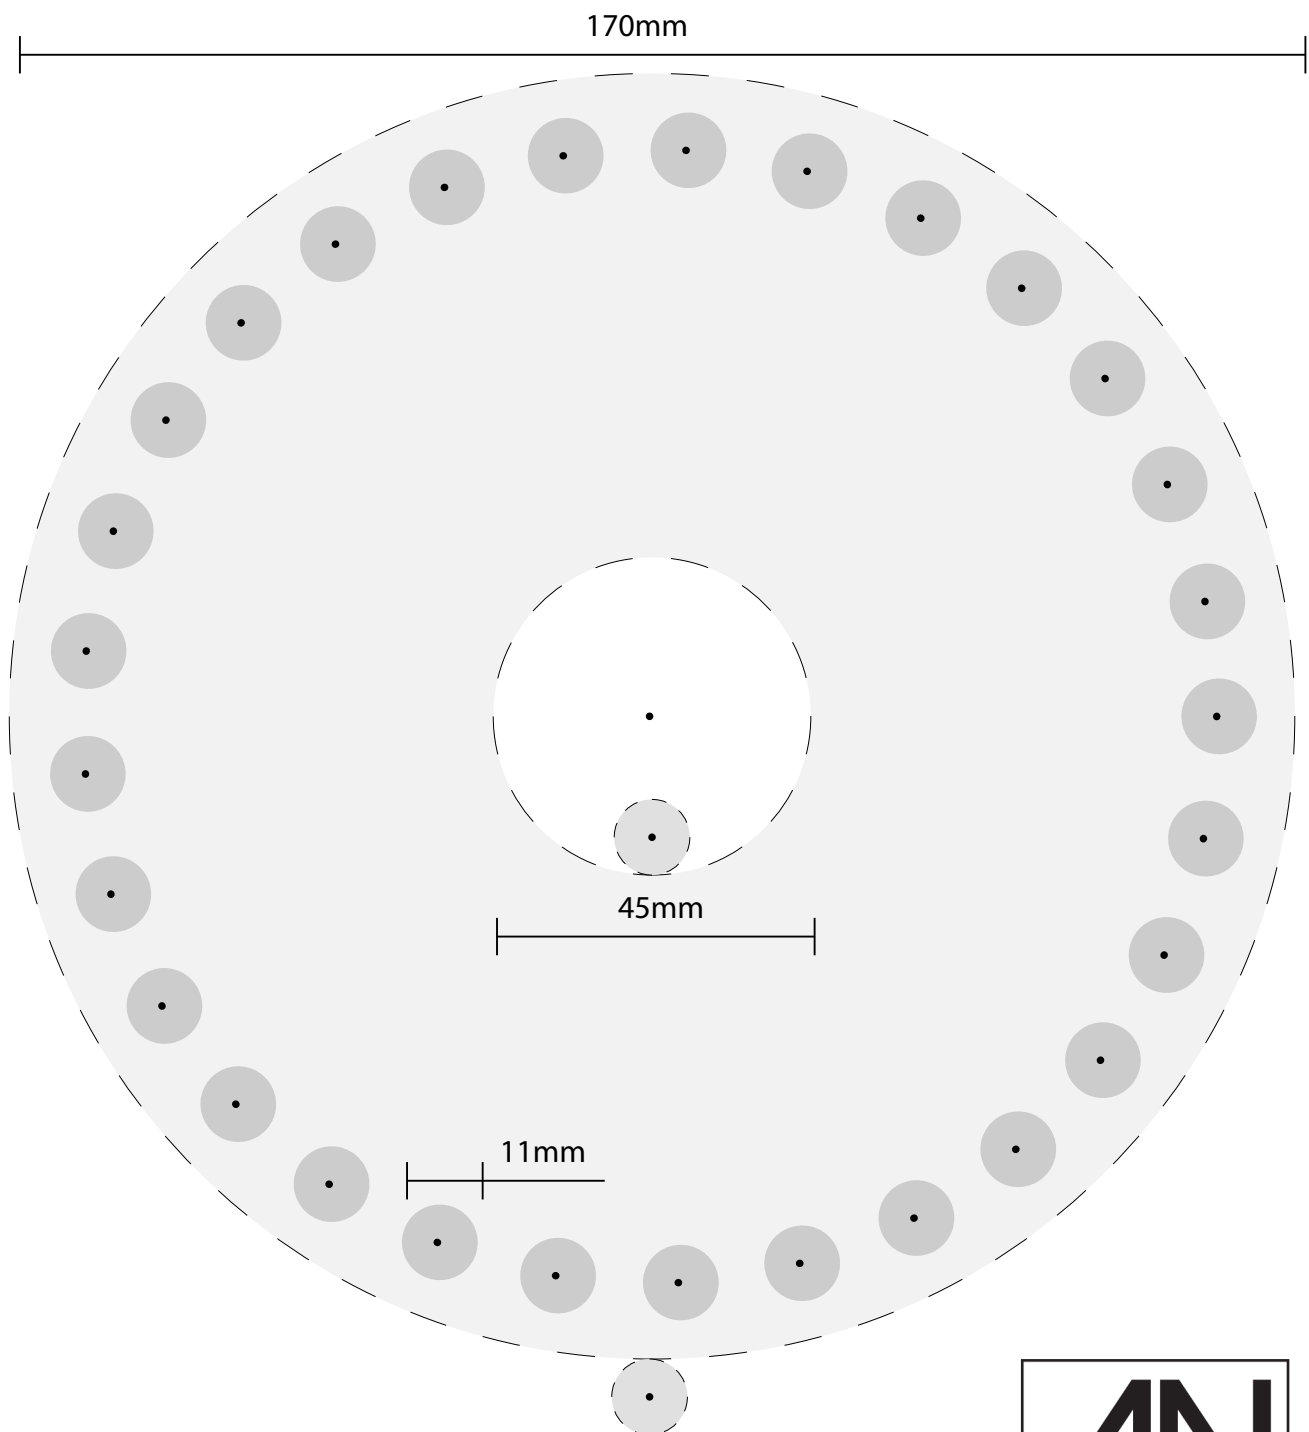

DIY - WOOD PENDANT LAMP // LONG

Part 1

DESIGNED
BY
WWW.ALEXEJ-NAGEL.DE

DIY - WOOD PENDANT LAMP // LONG

Part 2

200mm

DESIGNED
BY
WWW.ALEXEJ-NAGEL.DE

11mm

170mm